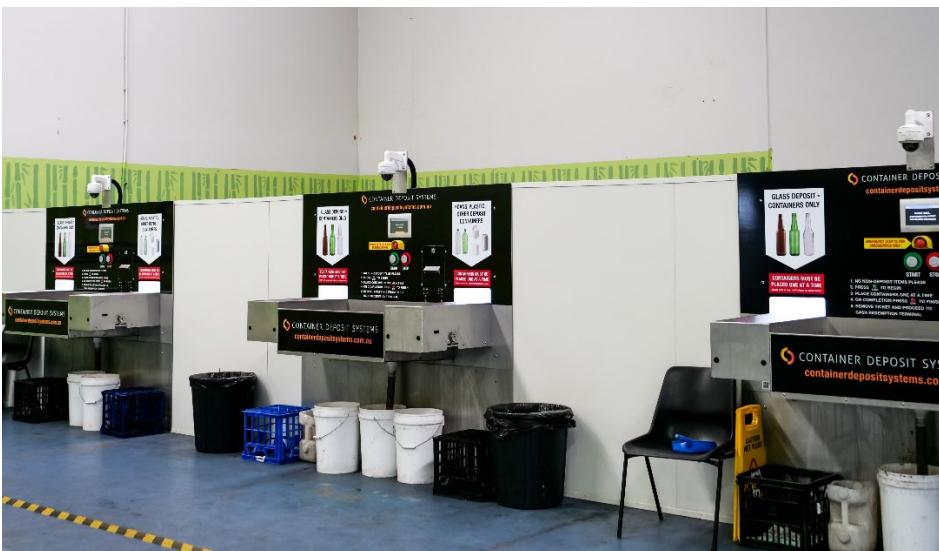

### MAINTAINING SOCIAL DISTANCE

At our operators depots you are able to maintain the safe social distance whilst operating the ART.

Each Automatic Redemption Terminal is at least 1.5 metres away from the next terminal. This means that you will be at least 1.5 metres from any other person operating the ART.

You will only need to touch the Automatic Redemption Terminal home screen which is constantly sanitised. You simply then place your empty containers in the hopper/tray.

The only thing you need to touch is your own empty containers.